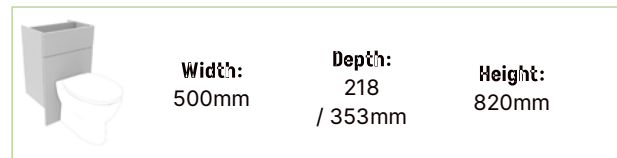

600 Back To Wall Unit With Fascia Pack & Carcass

Includes Front access top fascia.
Can be used with wall hung WC's & wall hung frames.

Finish	Carcass	Standard 353mm	Slim 218mm
Legacy			
Flax	Oak	FB08894	FB08886
Matt Dark Grey	Oak	FB05363	FB05355
Mineral Blue	Oak	FB08937	FB08930
Viridian Green	Oak	FB13579	FB13571
		£466.50	£466.50

Fascia can be cut on site to suit WC