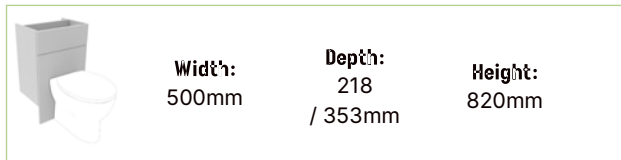

B W W U

500 Back To Wall Unit With Fascia Pack & Carcass

Includes Front access top fascia.
Can be used with wall hung WC's & wall hung frames.

Width: 500mm
Depth: 218 / 353mm
Height: 820mm

Finish	Carcass	Standard 353mm	Slim 218mm
Calm			
Gloss Light Grey	Graphite	FB05289	FB05281
Gloss White	White	FB05307	FB05299
Matt Dark Grey	Graphite	FB09437	FB09430
Mineral Blue	Graphite	FB08919	FB08912
Viridian Green	Graphite	FB13559	FB13551
		£466.50	£466.50

Fascia can be cut on site to suit WC