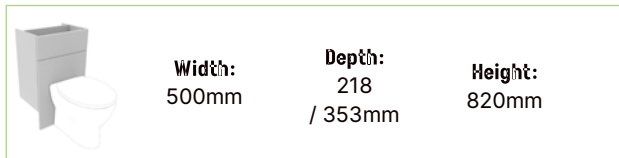

B W W U

500 Back To Wall Unit With Fascia Pack & Carcass

Includes Front access top fascia.
Can be used with wall hung WC's & wall hung frames.