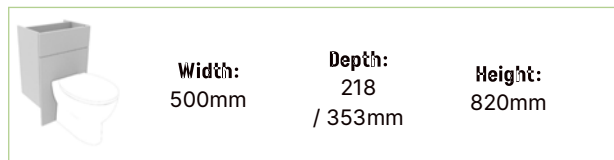

600 Back To Wall Unit With Fascia Pack & Carcass

Includes Front access top fascia.
Can be used with wall hung WC's & wall hung frames.

Width: 600mm
Depth: 218 / 353mm
Height: 820mm

Finish	Carcass	Standard 353mm	Slim 218mm
Calm			
Gloss Light Grey	Graphite	FB05290	FB05288
Gloss White	White	FB05308	FB05300
Matt Dark Grey	Graphite	FB09182	FB09436
Mineral Blue	Graphite	FB08920	FB08913
Viridian Green	Graphite	FB13560	FB13552
		£466.50	£466.50

Fascia can be cut on site to suit WC