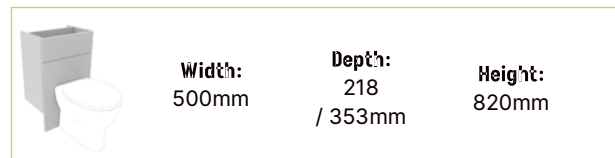

600 Back To Wall Unit With Fascia Pack & Carcass

Includes Front access top fascia.
Can be used with wall hung WC's & wall hung frames.

Finish	Carcass	Standard 353mm	Slim 218mm
Scribe			
Gloss White	White	FB13636	FB13628
Mineral Blue	Graphite	FB13617	FB13609
Viridian Green	Graphite	FB13598	FB13590
		£466.50	£466.50

Fascia can be cut on site to suit WC