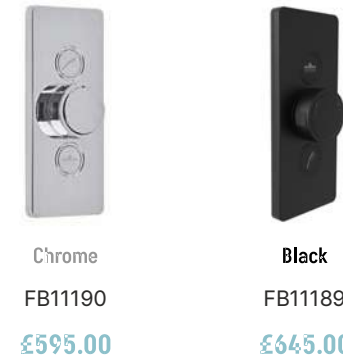

Thermostatic Dual Function Concealed Push Button Valve

Minimum Recommended Pressure Of 1.0 bar