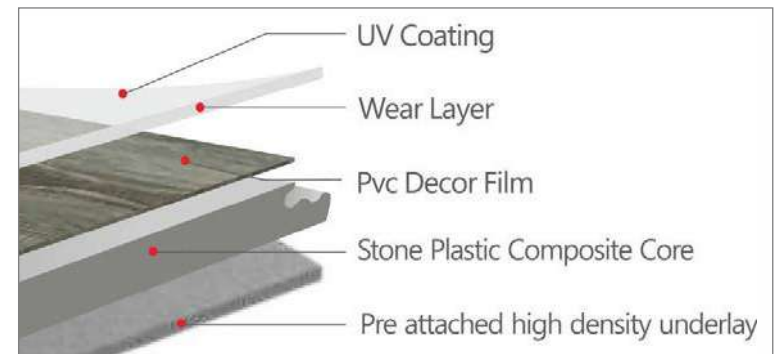

4.0mm Rigid Core with a protected 0.55mm vinyl wear-layer & a high density (100kg/m³) pre-attached 1.0mm IXPE underlay