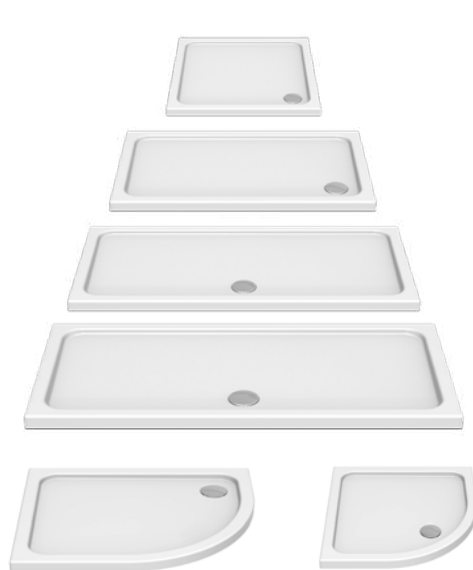

Please Note: Handing Of Trays Differs From Other Manufacturers

Standard Offset Quadrant

Size (mm)	LH	RH	Inc VAT
900 x 760	FB02477	FB02479	£213.67
900 x 800	FB02481	FB02483	£217.14
1000 x 800	FB02487	FB02489	£227.53
1000 x 900	FB02491	FB02493	£233.30
1200 x 800	FB02496	FB02498	£242.56
1200 x 900	FB02500	FB02502	£249.48

Slip Resistant Offset Quadrant

Size (mm)	LH	RH	Inc VAT
900 x 760	FB02537	FB02538	£237.94
900 x 800	FB02539	FB02540	£251.80
1000 x 800	FB02542	FB02543	£266.81
1000 x 900	FB02544	FB02545	£280.67
1200 x 800	FB02547	FB02548	£287.59
1200 x 900	FB02549	FB02550	£295.68

Quadrant

Size (mm)	Standard	Inc VAT	Slip Resistant	Inc VAT
800 x 800	FB02474	£184.80	FB02536	£220.61
900 x 900	FB02476	£213.67	FB02541	£249.48
1000 x 1000	FB02486	£242.56	FB02546	£278.35

Square

Square

Size (mm)	Standard	Inc VAT	Slip Resistant	Inc VAT
760 x 760	FB02412	£172.08	FB02504	£209.05
800 x 800	FB02414	£188.27	FB02505	£220.61
900 x 900	FB02416	£215.99	FB02509	£249.48
1000 x 1000	FB02424	£248.33	FB02514	£304.92

Kudos 90mm Waste

Finish	Code	Inc VAT
Chrome	FB02551	£56.59
Matt Black	FB02552	£64.68

Accessories

Riser Panel Kits	Code	Inc VAT
Riser Panel Kit 1200mm Inc Front Panel & 5 Legs	FB08302	£71.90
Optional Side Panel For 1200 Riser Kits	FB08298	£17.98
Riser Panel Kit 1900mm Inc Front Panel & 9 Legs	FB08303	£121.34
Riser Panel Kit Quadrant Inc Quad Panel & 5 Legs	FB08304	£78.65