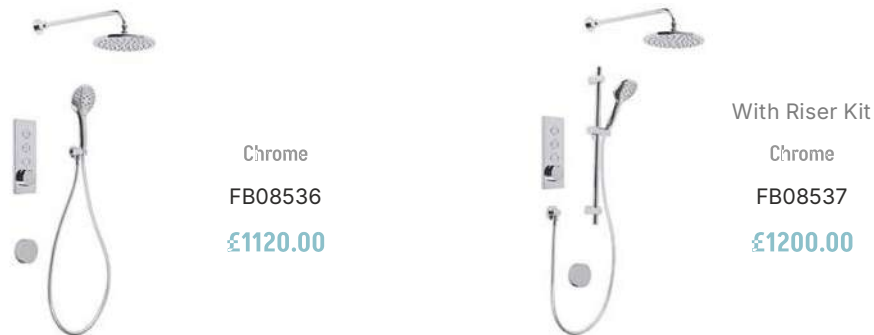

Thermostatic Triple Function Concealed Push Button Valve With 225mm Round Shower Head, Multi Function Shower Handset & Smart Flow Bath Filler

Minimum Recommended Pressure Of 1.0 bar