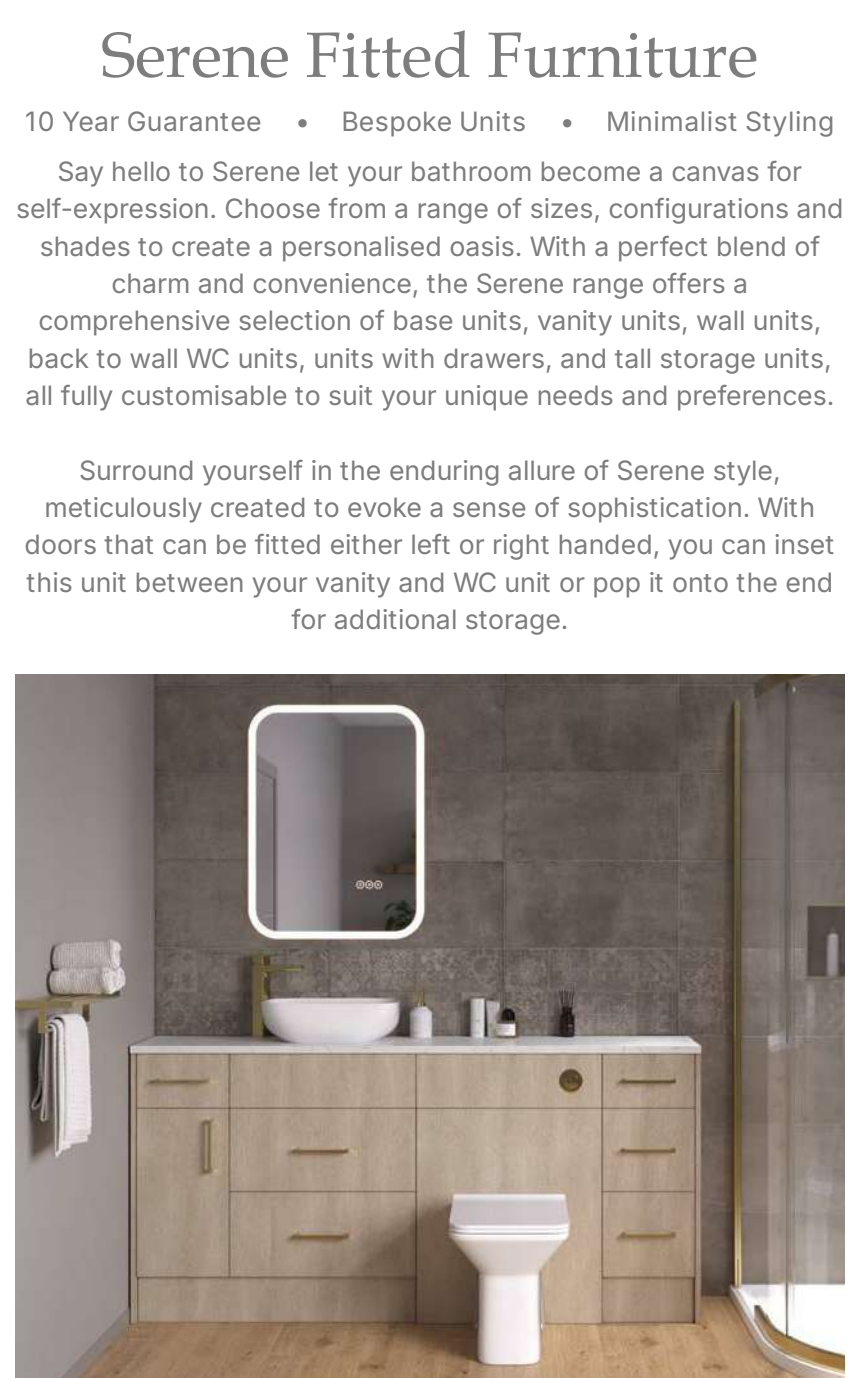

SERENE • Dusk Blue

SERENE • Scandi Oak

Serene Fitted Furniture

10 Year Guarantee • Bespoke Units • Minimalist Styling

Say hello to Serene let your bathroom become a canvas for self-expression. Choose from a range of sizes, configurations and shades to create a personalised oasis. With a perfect blend of charm and convenience, the Serene range offers a comprehensive selection of base units, vanity units, wall units, back to wall WC units, units with drawers, and tall storage units, all fully customisable to suit your unique needs and preferences.