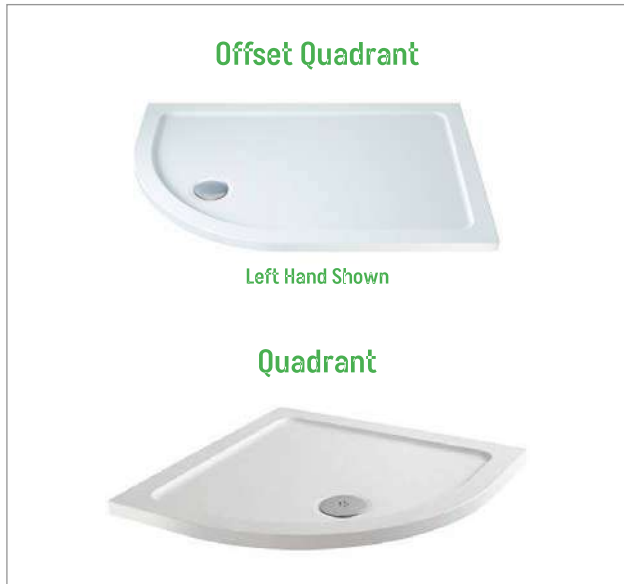

Offset Quadrant

Size (mm)	LH	RH	Inc VAT
900 x 760	FB02848	FB02850	£246.00
900 x 800	FB02852	FB02854	£249.00
1000 x 760	FB02856	FB02858	£269.00
1000 x 800	FB02860	FB02862	£249.00
1000 x 900	FB02864	FB02866	£274.00
1100 x 760	FB02868	FB02870	£296.00
1100 x 800	FB02872	FB02874	£303.00
1100 x 900	FB02876	FB02878	£309.00
1200 x 760	FB02880	FB02882	£287.00
1200 x 800	FB02884	FB02886	£287.00
1200 x 900	FB02888	FB02890	£304.00

Offset Quadrant

Size (mm)	LH	RH	Inc VAT
1300 x 760	FB02892	FB02894	£378.00
1300 x 800	FB02896	FB02898	£381.00
1400 x 760	FB02900	FB02902	£392.00
1400 x 800	FB02904	FB02906	£405.00

Quadrant

Size (mm)	Code	Inc VAT
800 x 800	FB02842	£205.00
900 x 900	FB02844	£234.00
1000 x 1000	FB02846	£310.00