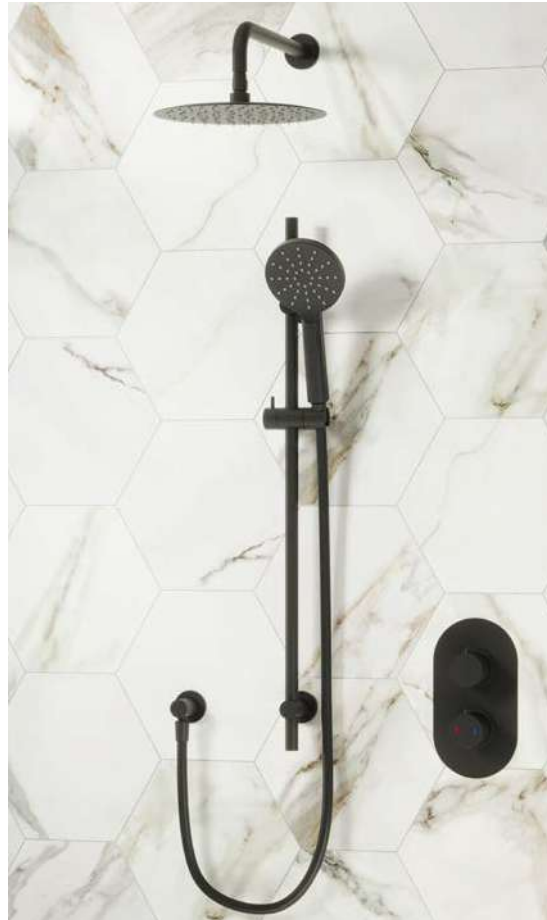

Chrome
FB11707
£529.00

Matt Black
FB11708
£559.00

Brushed Brass
FB11709
£744.00

*10 Year Warranty On All Serviceable Parts Including Cartridges

Showers

Tide Bar Valve & Riser Kits

Cool Touch Square Thermostatic Bar Valve