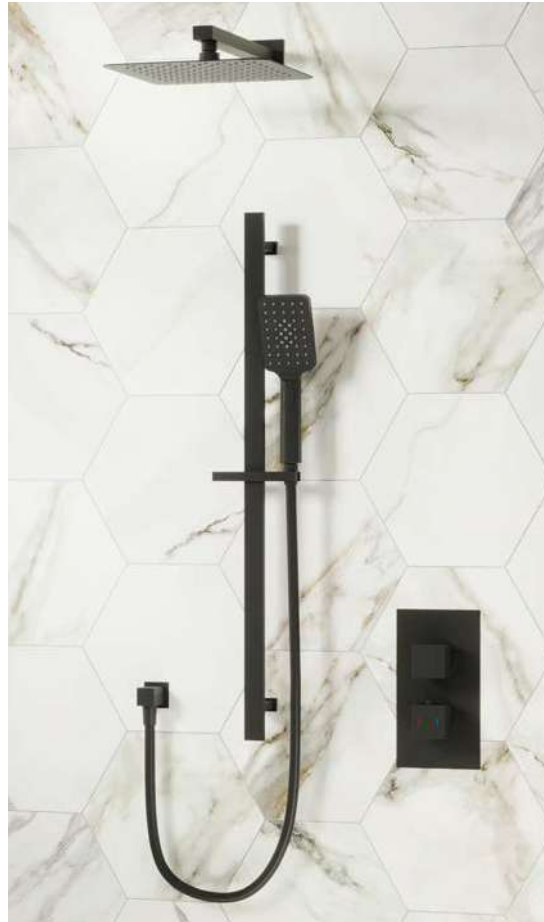

Matt Black
FB11711
£660.00