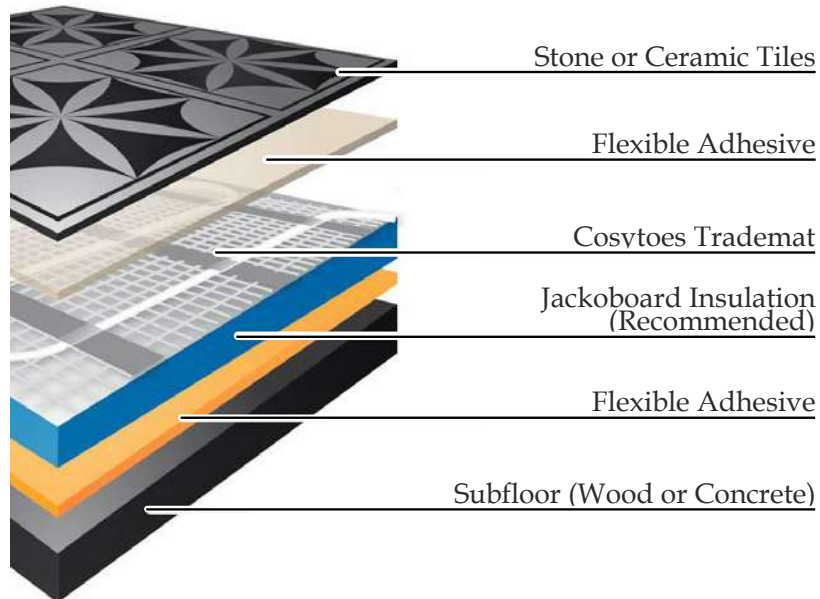

Mirage Timerstat

Black	White
FB00808	FB00809

£109.00

- High Thermal Insulation
- Reduce Heat-up Times
- Fully waterproof
- Ideal for Wetrooms
- Lightweight to Handle
- Ready to Tile
- Reduce Cost of Wasted Electric

Jackoboard Insulation Board

Highly recommended with COSYTOES TradeMat or Loose Cable

Board Size	Code	Inc VAT
Jackoboard Plano - 1200 x 600 x 6mm	FB01575	£35.00
Jackoboard Plano - 1200 x 600 x 10mm	FB01576	£38.00

Cosytoes