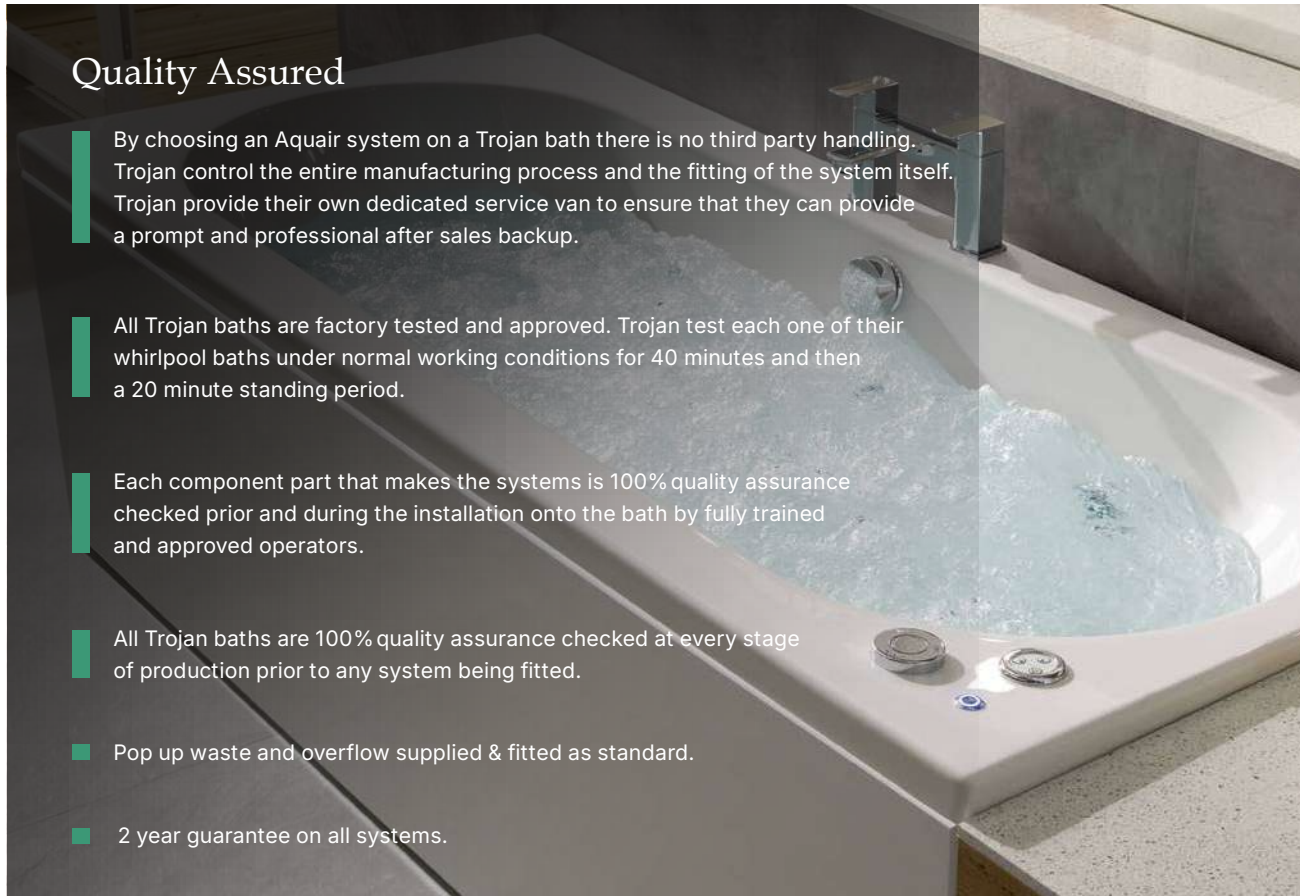

All Trojan baths are 100% quality assurance checked at every stage of production prior to any system being fitted.

Pop up waste and overflow supplied & fitted as standard.

2 year guarantee on all systems.