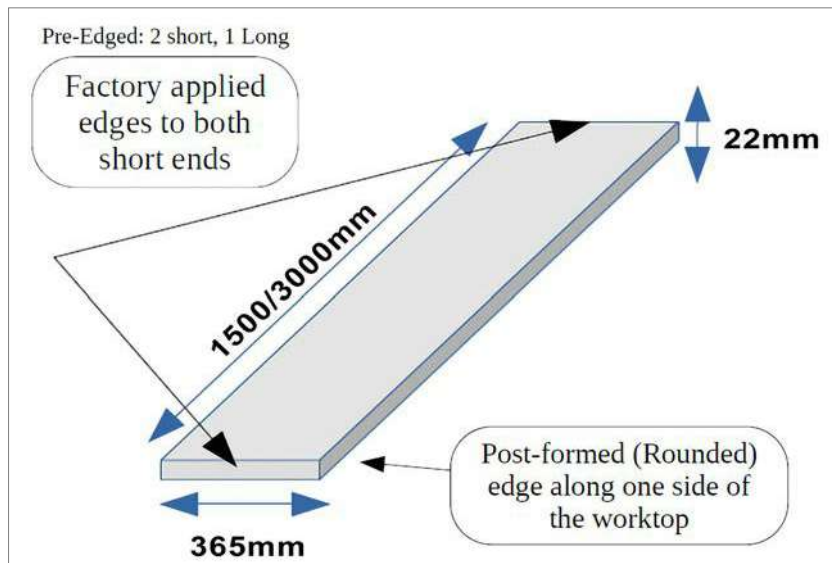

Oceana Premium 22mm Laminate Worktops are perfect for the home environment, with a practical tight postformed edge.

Carrara Marble Gloss

Chalet Oak

Gold Veined Marble

Pisa

10 Finishes & 2 Sizes To Choose From: